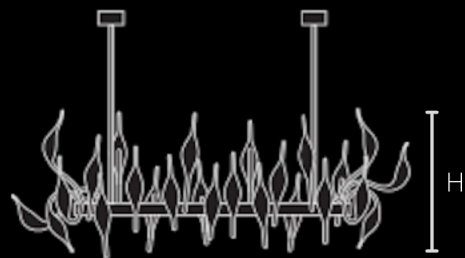

Technical data

18 Lights

H 70/90 cm - 27/35 inch.
Ø 90/110 cm - 35/34 inch.
Weight 25 kg

24 Lights

H 90/100 cm - 35/39 inch.
Ø 120/140 cm - 47/55 inch.
Weight 45 kg

24 Lights Double Column

H 120/140 cm - 47/55 inch.
Ø 130/140 cm - 51/55 inch.
Weight 50 kg

30 Lights

H 120/150 cm - 47/59 inch.
Ø 140/160 cm - 55/63 inch.
Weight 60 kg

36 Lights

H 170/180 cm - 66/70 inch.
Ø 200/220 cm - 78/86 inch.
Weight 110 kg

cLUB 30 Lights

H 65 cm - 25 inch. Without hangings
L 115 x 85 cm - 45 x 33 inch.
Weight 30 kg