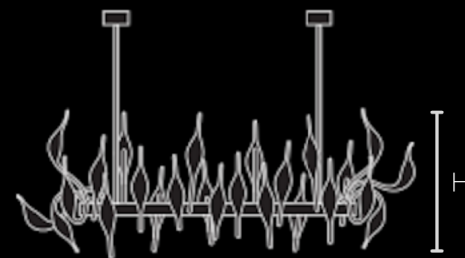

Technical data

18 Lights

H 70/90 cm - 27/35 inch.
Ø 90/110 cm - 35/34 inch.
Weight 25 kg

24 Lights

H 90/100 cm - 35/39 inch.
Ø 120/140 cm - 47/55 inch.
Weight 45 kg

24 Lights Double Column

H 120/140 cm - 47/55 inch.
Ø 130/140 cm - 51/55 inch.
Weight 50 kg

30 Lights

H 120/150 cm - 47/59 inch.
Ø 140/160 cm - 55/63 inch.
Weight 60 kg

36 Lights

H 170/180 cm - 66/70 inch.
Ø 200/220 cm - 78/86 inch.
Weight 110 kg

cLUB 30 Lights

H 65 cm - 25 inch. Without hangings
L 115 x 85 cm - 45 x 33 inch.
Weight 30 kg

cLUB 36 Lights

H 65 cm - 25 inch. Without hangings
L 135 x 85 cm - 53 x 33 inch.
Weight 35 kg

cLUB 44 Lights

H 65 cm - 25 inch. Without hangings
L 155 x 85 cm - 61 x 33 inch.
Weight 40 kg

cLUB 52 Lights

H 65 cm - 25 inch. Without hangings
L 180 x 85 cm - 70 x 33 inch.
Weight 45 kg