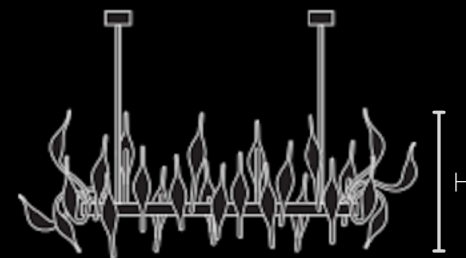

Technical data

18 Lights

H 70/90 cm - 27/35 inch.
Ø 90/110 cm - 35/34 inch.
Weight 25 kg

24 Lights

H 90/100 cm - 35/39 inch.
Ø 120/140 cm - 47/55 inch.
Weight 45 kg

24 Lights Double Column

H 120/140 cm - 47/55 inch.
Ø 130/140 cm - 51/55 inch.
Weight 50 kg

30 Lights

H 120/150 cm - 47/59 inch.
Ø 140/160 cm - 55/63 inch.
Weight 60 kg

36 Lights

H 170/180 cm - 66/70 inch.
Ø 200/220 cm - 78/86 inch.
Weight 110 kg

cLUB 30 Lights

H 65 cm - 25 inch. Without hangings
L 115 x 85 cm - 45 x 33 inch.
Weight 30 kg

cLUB 36 Lights

H 65 cm - 25 inch. Without hangings
L 135 x 85 cm - 53 x 33 inch.
Weight 35 kg

cLUB 44 Lights

H 65 cm - 25 inch. Without hangings
L 155 x 85 cm - 61 x 33 inch.
Weight 40 kg

cLUB 52 Lights

H 65 cm - 25 inch. Without hangings
L 180 x 85 cm - 70 x 33 inch.
Weight 45 kg