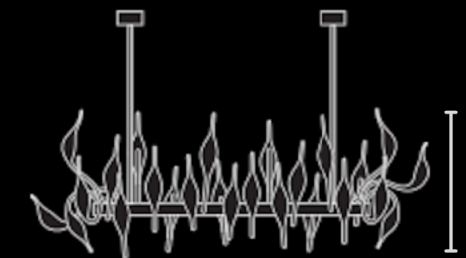

Technical data

18 Lights

H 70/90 cm - 27/35 inch.
Ø 90/110 cm - 35/34 inch.
Weight 25 kg

24 Lights

H 90/100 cm - 35/39 inch.
Ø 120/140 cm - 47/55 inch.
Weight 45 kg

24 Lights Double Column

H 120/140 cm - 47/55 inch.
Ø 130/140 cm - 51/55 inch.
Weight 50 kg

30 Lights

H 120/150 cm - 47/59 inch.
Ø 140/160 cm - 55/63 inch.
Weight 60 kg

36 Lights

H 170/180 cm - 66/70 inch.
Ø 200/220 cm - 78/86 inch.
Weight 110 kg

cLUB 30 Lights

H 65 cm - 25 inch. Without hangings
L 115 x 85 cm - 45 x 33 inch.
Weight 30 kg

cLUB 36 Lights

H 65 cm - 25 inch. Without hangings
L 135 x 85 cm - 53 x 33 inch.
Weight 35 kg

cLUB 44 Lights

H 65 cm - 25 inch. Without hangings
L 155 x 85 cm - 61 x 33 inch.
Weight 40 kg

cLUB 52 Lights

H 65 cm - 25 inch. Without hangings
L 180 x 85 cm - 70 x 33 inch.
Weight 45 kg