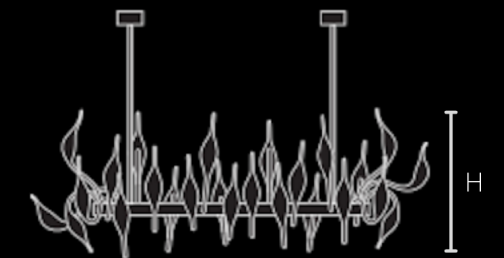

Technical data

18 Lights

H 70/90 cm - 27/35 inch.
Ø 90/110 cm - 35/34 inch.
Weight 25 kg

24 Lights

H 90/100 cm - 35/39 inch.
Ø 120/140 cm - 47/55 inch.
Weight 45 kg

24 Lights Double Column

H 120/140 cm - 47/55 inch.
Ø 130/140 cm - 51/55 inch.
Weight 50 kg

30 Lights

H 120/150 cm - 47/59 inch.
Ø 140/160 cm - 55/63 inch.
Weight 60 kg

36 Lights

H 170/180 cm - 66/70 inch.
Ø 200/220 cm - 78/86 inch.
Weight 110 kg

cLUB 30 Lights

H 65 cm - 25 inch. Without hangings
L 115 x 85 cm - 45 x 33 inch.
Weight 30 kg

cLUB 36 Lights

H 65 cm - 25 inch. Without hangings
L 135 x 85 cm - 53 x 33 inch.
Weight 35 kg

cLUB 44 Lights

H 65 cm - 25 inch. Without hangings
L 155 x 85 cm - 61 x 33 inch.
Weight 40 kg

cLUB 52 Lights

H 65 cm - 25 inch. Without hangings
L 180 x 85 cm - 70 x 33 inch.
Weight 45 kg

cLUB 60 Lights

H 65 cm - 25 inch. Without hangings
L 210 x 85 cm - 86 x 33 inch.
Weight 50 kg