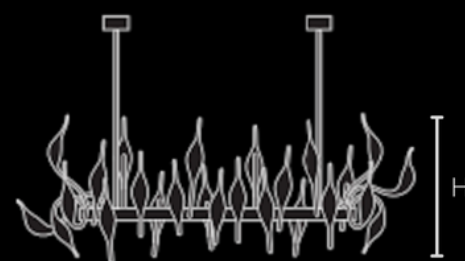

Technical data

18 Lights

H 70/90 cm - 27/35 inch.
Ø 90/110 cm - 35/43 inch.
Weight 25 kg

24 Lights

H 90/100 cm - 35/39 inch.
Ø 120/140 cm - 47/55 inch.
Weight 45 kg

24 Lights Double Column

H 120/140 cm - 47/55 inch.
Ø 130/140 cm - 51/55 inch.
Weight 50 kg

30 Lights

H 120/150 cm - 47/59 inch.
Ø 140/160 cm - 55/63 inch.
Weight 60 kg

36 Lights

H 170/180 cm - 66/70 inch.
Ø 200/220 cm - 78/86 inch.
Weight 110 kg

cLUB 44 Lights

H 65 cm - 25 inch. Without hangings
L 150 x 85 cm - 59 x 33 inch.
Weight 40 kg

cLUB 52 Lights

H 65 cm - 25 inch. Without hangings
L 180 x 85 cm - 70 x 33 inch.
Weight 45 kg

cLUB 60 Lights

H 65 cm - 25 inch. Without hangings
L 210 x 85 cm - 86 x 33 inch.
Weight 50 kg