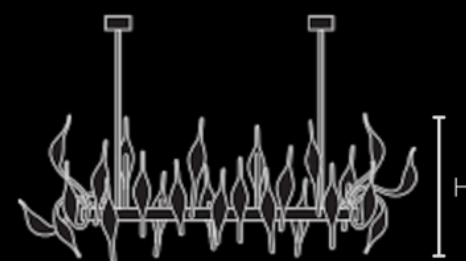

Technical data

18 Lights

H 70/90 cm - 27/35 inch.
Ø 90/110 cm - 35/43 inch.
Weight 25 kg

24 Lights

H 90/100 cm - 35/39 inch.
Ø 120/140 cm - 47/55 inch.
Weight 45 kg

24 Lights Double Column

H 120/140 cm - 47/55 inch.
Ø 130/140 cm - 51/55 inch.
Weight 50 kg

30 Lights

H 120/150 cm - 47/59 inch.
Ø 140/160 cm - 55/63 inch.
Weight 60 kg

36 Lights

H 170/180 cm - 66/70 inch.
Ø 200/220 cm - 78/86 inch.
Weight 110 kg

cLUB 44 Lights

H 65 cm - 25 inch. Without hangings
L 150 x 85 cm - 59 x 33 inch.
Weight 40 kg

cLUB 52 Lights

H 65 cm - 25 inch. Without hangings
L 180 x 85 cm - 70 x 33 inch.
Weight 45 kg

cLUB 60 Lights

H 65 cm - 25 inch. Without hangings
L 210 x 85 cm - 86 x 33 inch.
Weight 50 kg