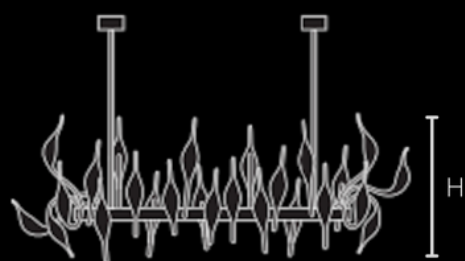

Technical data

18 Lights

H 70/90 cm - 27/35 inch.
Ø 90/110 cm - 35/43 inch.
Weight 25 kg

24 Lights

H 90/100 cm - 35/39 inch.
Ø 120/140 cm - 47/55 inch.
Weight 45 kg

24 Lights Double Column

H 120/140 cm - 47/55 inch.
Ø 130/140 cm - 51/55 inch.
Weight 50 kg

30 Lights

H 120/150 cm - 47/59 inch.
Ø 140/160 cm - 55/63 inch.
Weight 60 kg

36 Lights

H 170/180 cm - 66/70 inch.
Ø 200/220 cm - 78/86 inch.
Weight 110 kg

cLUB 44 Lights

H 65 cm - 25 inch. Without hangings
L 150 x 85 cm - 59 x 33 inch.
Weight 40 kg